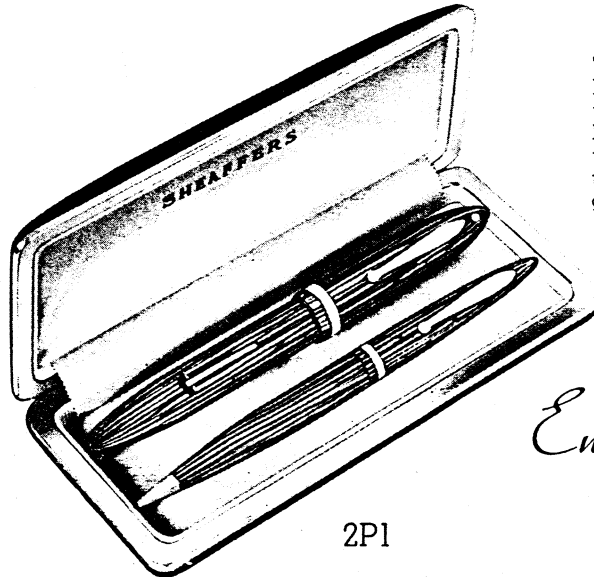

Sheaffer's selling at \$3.50 and \$2.75 are especially designed for school work. Their construction is exceptionally sturdy. Points are solid gold, iridium tipped. Full Streamlined Balance design to eliminate hand fatigue. Identical values in VISULATED lever style or visible barrel models. For information on ensembles, see Page 11.

*Chrome Trim

For every Sheaffer pen there is a pencil to match. The price range is from \$2.00 to \$5.00, and whenever a pencil is sold together with a pen, an attractive ensemble presentation case is provided for the matched set — see Pages 9, 10 and 11. In addition there is the sturdy Sheaffer Utility pencil at \$1.00. All Sheaffer pencils are famous for their propel-repel-expel mechanisms in which the finest materials are used. The construction is exceptionally sturdy and is entirely without the use of solder. They are built to last a lifetime.

DeLuxe

The price range of ensembles on this page is \$8.50 to \$35.00. With gold or sterling cap sets, and with Autograph sets, the presentation case is covered with genuine leather.

On this page you will find codes, symbol numbers and prices for all Sheaffer DeLuxe Ensembles with which this beautiful presentation case of satin and gold, or satin and chrome, is furnished. The box is gold trimmed to match gold trimmed sets; chrome trimmed to match chrome trimmed sets.